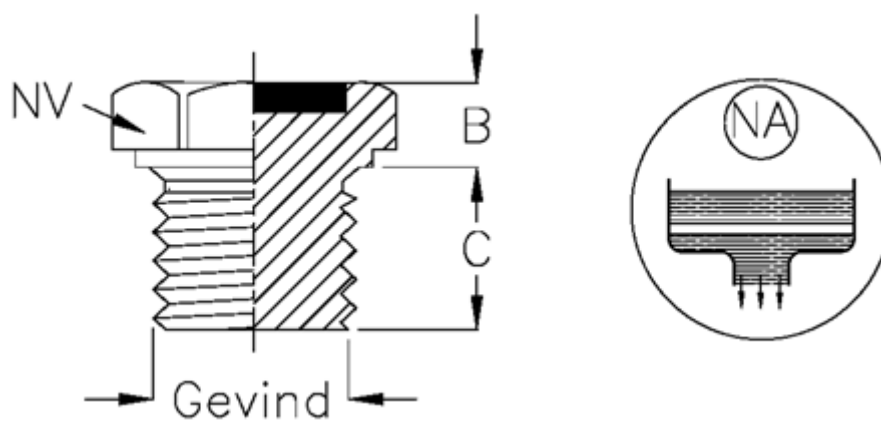

Data Sheet

Article number: 21321257B

Description: Drain filling plug
Type 32A G 1 1/4 ET.B (drain blue)

Measures

B = 10

C = 15

NV = 50

Thread = 1 1/4 GAS